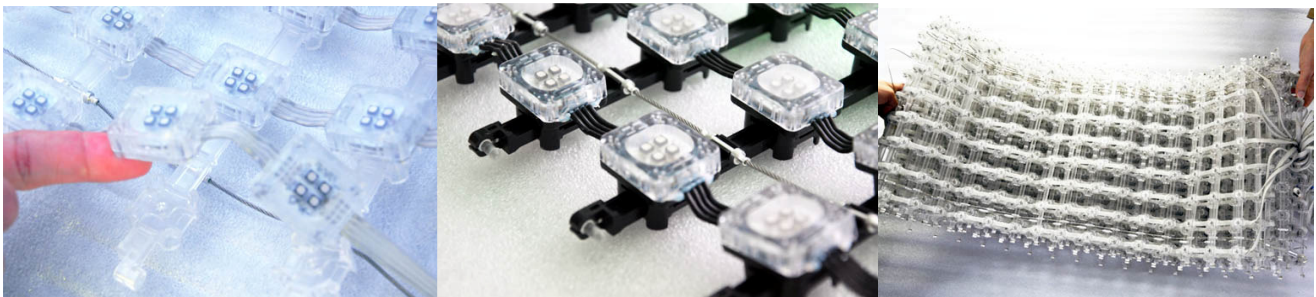

ShowVision Flex Led GRID

Flex-dot 1

Flex-dot 4

Flex-dot 8

Flex-dot lens

High transparency:
 more than 60%,
 amazing viewing
 effect.

High IP rating:
 waterproof, dustproof,
 suitable permanent
 outdoor usage.

Ultra thin & ultra light:
 save freight and labor
 cost, easy and quick
 installation.

Smart control:
 screen can be controlled
 by smartphone though
 WIFI.

Easy installation:
 fast lock design.

	Dot 1	Dot 2	Dot 4	Dot 6	Dot 8
LED type	SMD2727	2x SMD2727	4x SMD2727	6x SMD3535	8x SMD3535
Afmeting mm	18x18x10.5	18x18x10.5	18x18x10.5	36x30x25mm	
Gewicht	4.6 g/pixel			18 g/pixel	
Helderheid	2.5 CD/dot	5CD/dot	10CD/dot	15CD/dot	20CD/dot
Protectiegraad	IP66				
Resolutie mm	30/40/55/80/100/110/160*		40/55/80/100/110/160*		55/80/100/110/160/*
Kijkhoek h/v	140 x 140 graden			120 x 120 graden	
Opties	Dubbelzijdige houder tbv led-pixelbox aan beide zijde Transparante grid met witte bekabeling			Extra heldere LEDS Zwart	