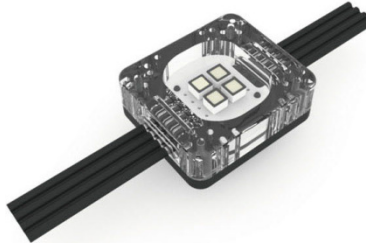

ShowVision Flex Led GRID

Flex-dot 1

Flex-dot 4

Flex-dot 8

Flex-dot lens

High transparency:
 more than 60%,
 amazing viewing
 effect.

High IP rating:
 waterproof, dustproof,
 suitable permanent
 outdoor usage.

Ultra thin & ultra light:
 save freight and labor
 cost, easy and quick
 installation.

Smart control:
 screen can be controlled
 by smartphone though
 WIFI.

Easy installation:
 fast lock design.

	Dot 1	Dot 2	Dot 4	Dot 6	Dot 8
LED type	SMD2727	2x SMD2727	4x SMD2727	6x SMD3535	8x SMD3535
Afmeting mm	18x18x10.5	18x18x10.5	18x18x10.5	36x30x25mm	
Gewicht	4.6 g/pixel			18 g/pixel	
Helderheid	2.5 CD/dot	5CD/dot	10CD/dot	15CD/dot	20CD/dot
Protectiegraad	IP66				
Resolutie mm	30/40/55/80/100/110/160*		40/55/80/100/110/160*		55/80/100/110/160/*
Kijkhoek h/v	140 x 140 graden			120 x 120 graden	
Opties	Dubbelzijdige houder tbv led-pixelbox aan beide zijde Transparante grid met witte bekabeling			Extra heldere LEDS Zwart	